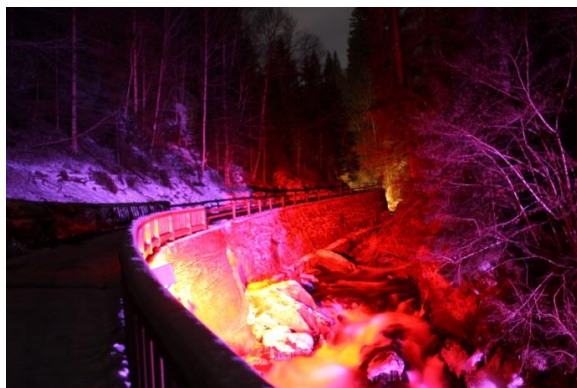

Cozy hut evenings

The **program suggestions** are easy to combine together and combine with a rustic **hut evening** in the region.

We are glad to create an **individual package** adapted to your wishes!

INATEAM

CONTACT

Andrea Sulzer

TEL +43 664 7510 5005
E-MAIL andrea@inateam.at

Johanna Koubek

TEL +43 664 453 6636
E-MAIL johanna@inateam.at

IN A TEAM Event- and Outdoor-Agency

WEB www.inateam.at
SOCIAL www.facebook.com/inateam
POST Schiefersteinweg 552/6
8970 Schladming