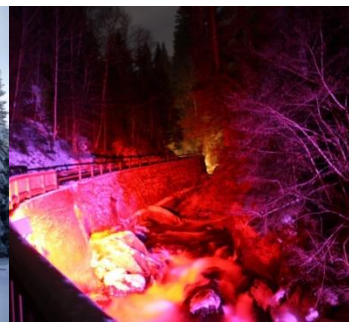

Laser-Biathlon

A Biathlon Instructor helps us with equipment and introduces us the activity „Laser Biathlon“.

Shooting practice and cross-country skiing included. A lot of fun with a challenge at the end.